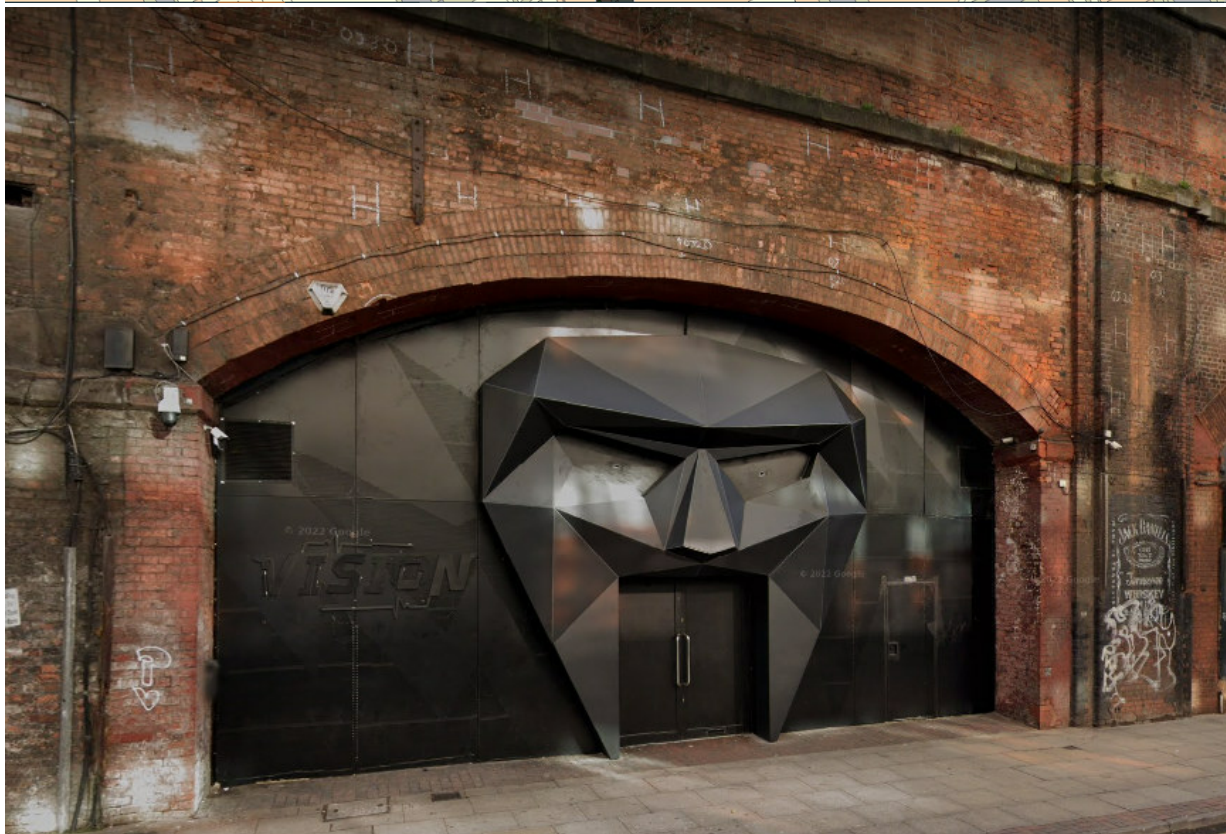

# Vision

Arch 58, Whitworth Street West, Manchester, M1 5WW

Premises Licensing  
Manchester City Council

© Crown copyright and database rights 2018. Ordnance Survey100019568.

<b>PREMISE NAME:</b>	Vision
<b>PREMISE ADDRESS:</b>	Arch 58, Whitworth Street West, Manchester, M1 5WW
<b>WARD:</b>	Deansgate
<b>HEARING DATE:</b>	28/04/2023